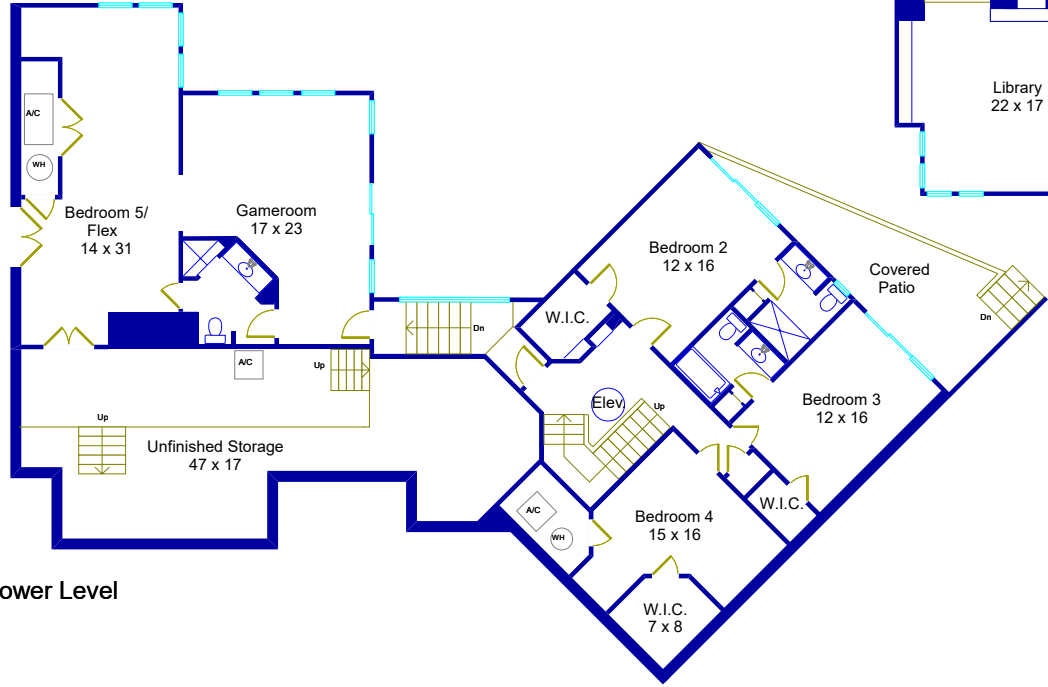

5700 Scout Island Cove Austin, Texas

© Floor Plan Graphics LLC 2019. This floor plan is an artistic rendering only. All dimensions are approximate. Floor Plan Graphics LLC makes no representation or warranty as to this rendering's accuracy and no measurements or dimensions should be relied upon without independent verification. This floor plan and its respective square footage materials and information remain the property of Floor Plan Graphics LLC.