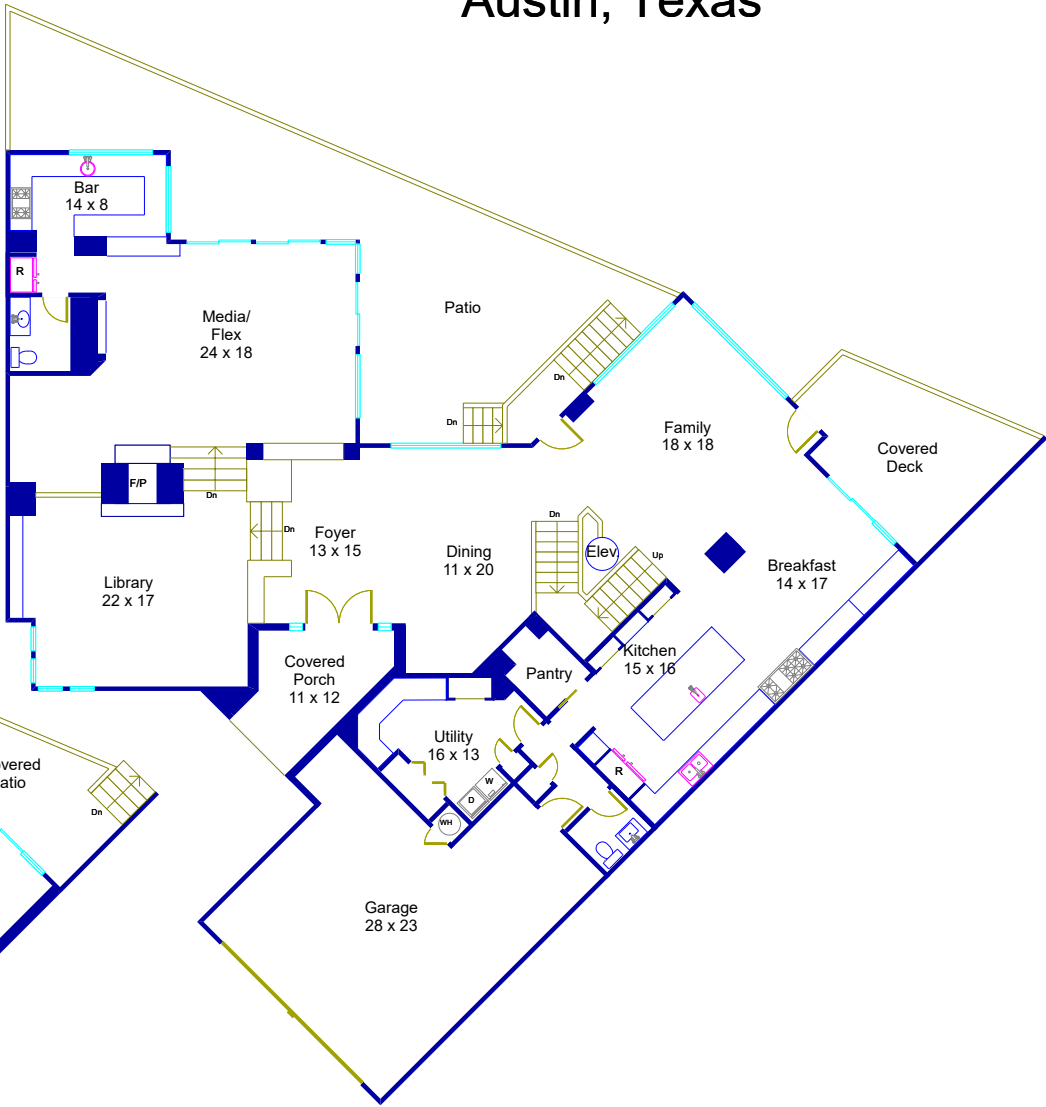

5700 Scout Island Cove Austin, Texas

© Floor Plan Graphics LLC 2019. This floor plan is an artistic rendering only. All dimensions are approximate. Floor Plan Graphics LLC makes no representation or warranty as to this rendering's accuracy and no measurements or dimensions should be relied upon without independent verification. This floor plan and its respective square footage materials and information remain the property of Floor Plan Graphics LLC.