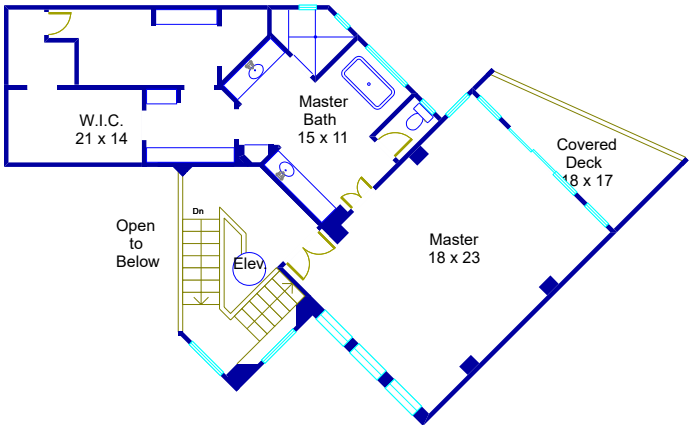

5700 Scout Island Cove Austin, Texas

© Floor Plan Graphics LLC 2019. This floor plan is an artistic rendering only. All dimensions are approximate. Floor Plan Graphics LLC makes no representation or warranty as to this rendering's accuracy and no measurements or dimensions should be relied upon without independent verification. This floor plan and its respective square footage materials and information remain the property of Floor Plan Graphics LLC.